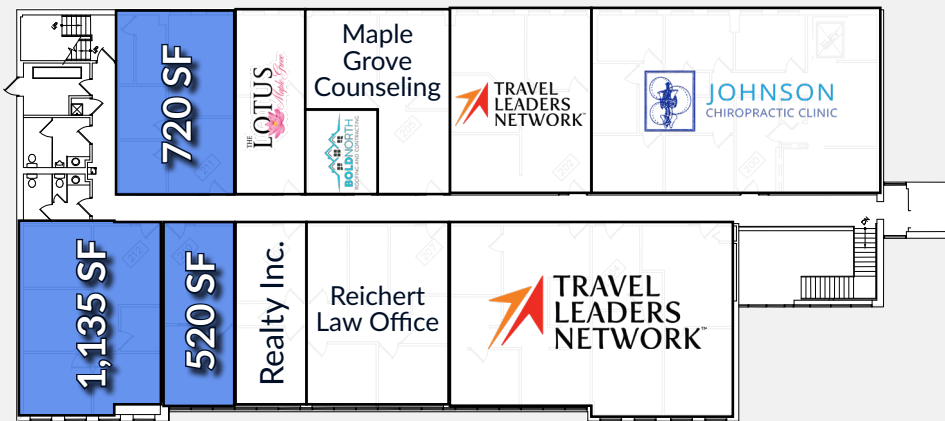

1st Floor Retail

2nd Floor Office

1st Floor Retail	Sq. Ft.
Lotus Restaurant	2,850
Maple Grove Floral	2,770
Viking Blinds	1,126
Mathnasium	1,249
Frankies Pizza	2,457
Beaute Contour	1,574
Device Pitstop	1,852
Available	2,092
Turn Style	5,053
Plaza Cleaners	2,697
SoToned	2,047
Subway	1,644
Floyd's 99	1,140
Dairy Queen	3,002
2nd Floor Office	
Johnson Chiro	1,600
Travel Leaders	1,024
Bold North	258
Travel Leaders	2,186
MG Counseling	773
Realty Inc.	522
Reichert Law	818
Available	720
Lotus Office	514
Available	1,135
Available	520