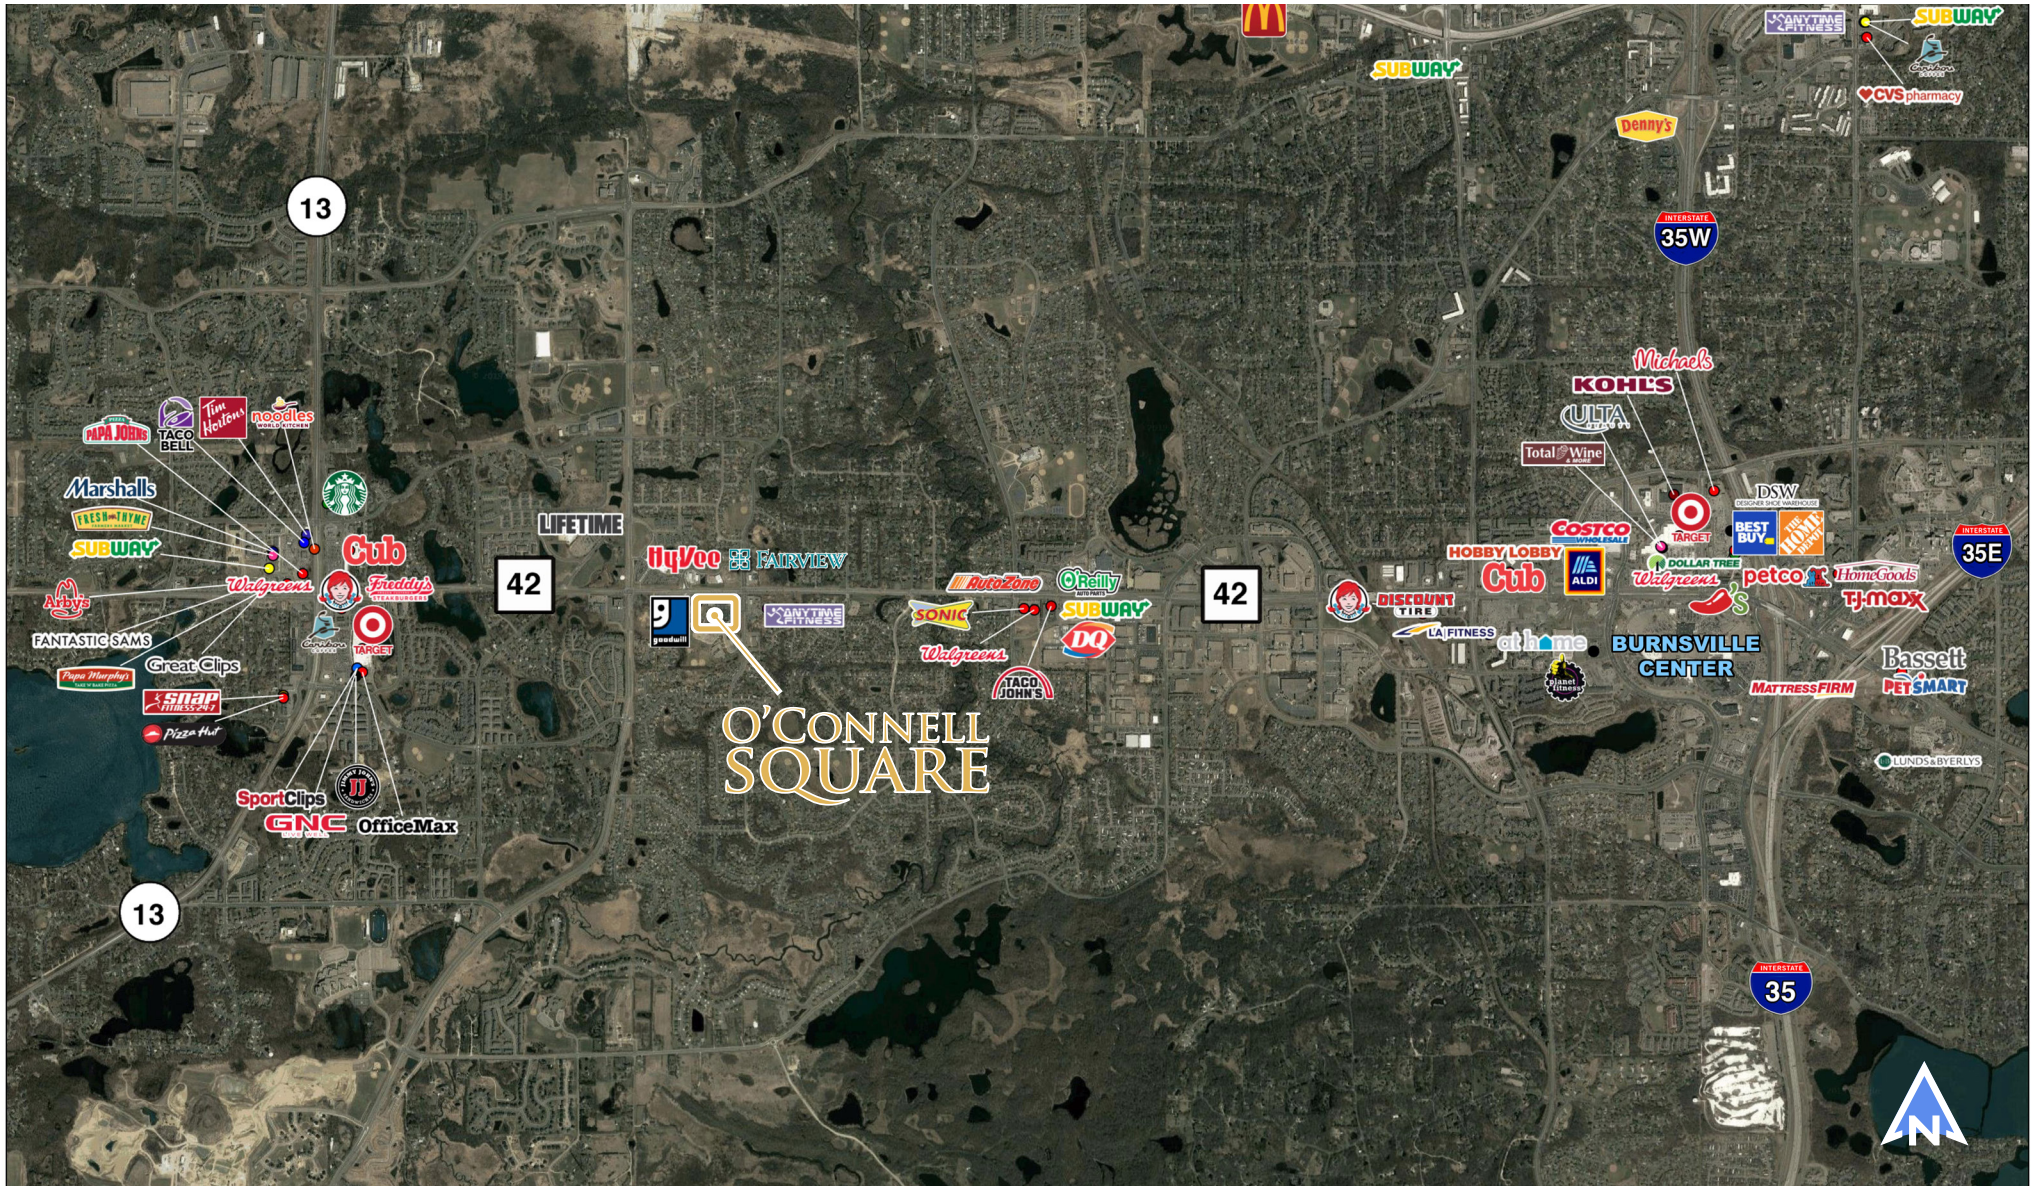

O'Connell Square
 County Road 42 & O'Connell Road | Savage, MN

Aerial

Leasing Info

Brian Merz
 (763) 285-7235
 bmerz@hjdevelopment.com

Leasing Info

Brian Merz
(763) 285-7235
bmerz@hjdevelopment.com