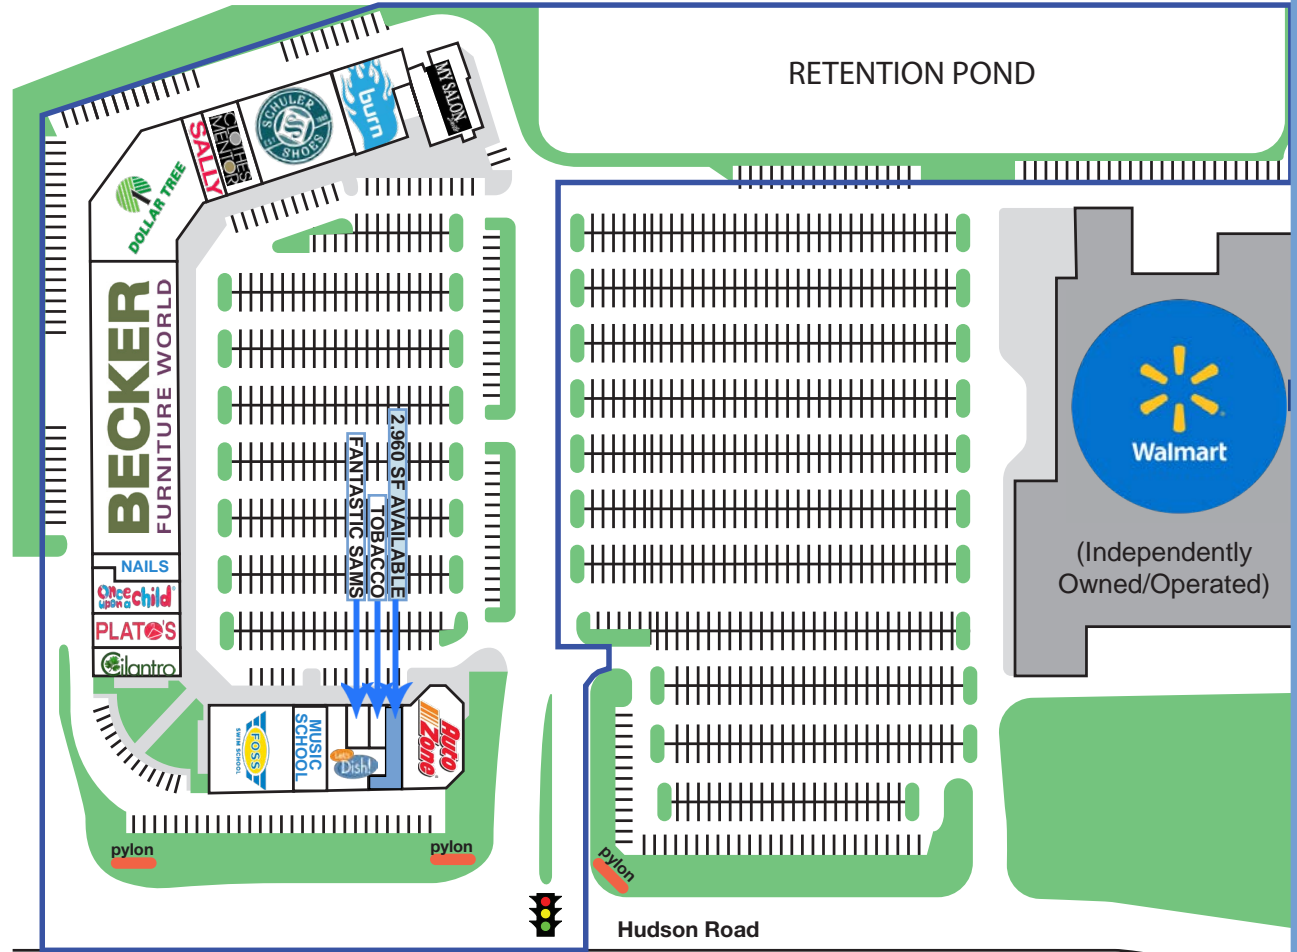

<u>SUITE</u>	<u>TENANT</u>	<u>SQ. FT.</u>
100	AUTOZONE	7,555
<b>103</b>	<b>SCRUBS DIRECT</b>	<b>2,960</b>
107	SOUTHGATE TOBACCO	1,040
108	FANTASTIC SAMS	1,253
110	LET'S DISH	3,986
111	ROCK U MUSIC	2,506
114	FOSS SWIM SCHOOL	10,045
122	CILANTRO RESTAURANT	3,186
126	PLATO'S CLOSET	4,225
128	ONCE UPON A CHILD	3,961
130	TIPS N TOES	1,610
140	BECKER FURNITURE	40,034
150	DOLLAR TREE	10,013
151	SALLY BEAUTY SUPPLY	1,514
152	CLOTHES MENTOR	4,334
156	SCHULER SHOES	11,986
162	BURN BOOT CAMP	5,871
164	MY SALON SUITES	5,022

**PARKING INFORMATION:**  
**592 STALLS (13 HC + 579 REG)**